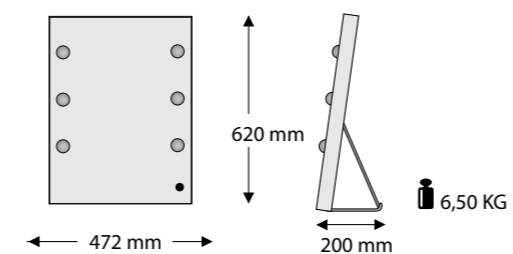

Technical Details MDE504.TABLE

The MDE504-Table is the ideal solution for setting up makeup schools and makeup stations where it is a priority managing multi-purpose spaces. The MDE-Table 504 has both the correct size and the ideal light to be used during professional makeup sessions and the light weight and the ease of use of a movable piece of furnishing. Thanks to these unique characteristics, MDE504-TABLE is the perfect lighted tabletop mirror for who wants to set up a makeup station with a really efficient light in its own house too.