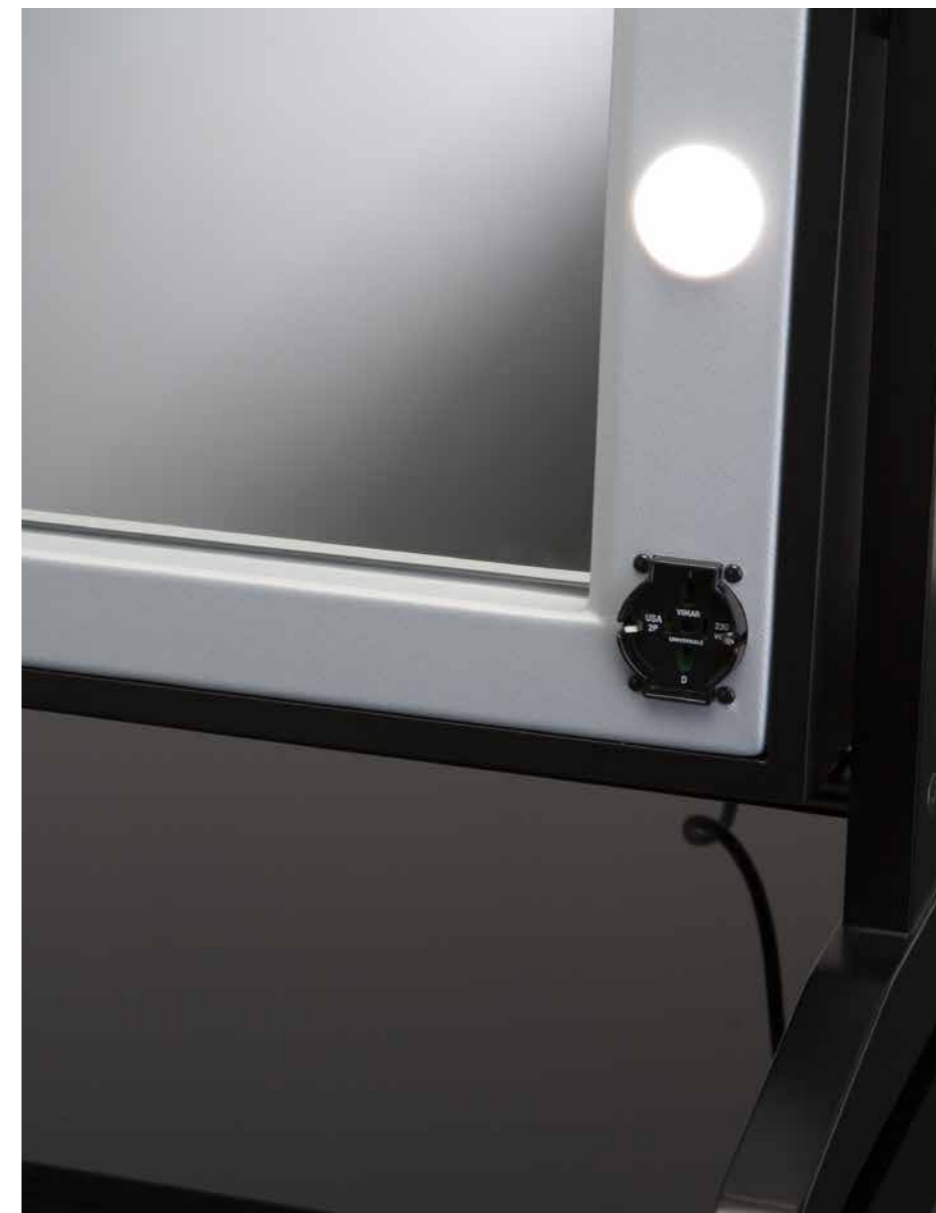

THE COLLECTIONS OF TABLETOP MIRRORS WITH LIGHTS

The Cantoni lighted make-up mirrors are a new interpretation of the classic vanity desk: artisanal workmanship and advanced lighting technology, innovative materials such as methacrylate, technical materials such as aluminium and traditional materials such as wood combine to create elegant, functional mirrors equipped with perfect lighting for make-up professionals.

Thanks to their elegance and their efficacy, the Cantoni table mirrors are also perfect for furnishing professional make-up artist academies and beauty corner in any retail space. In addition, the transportable models, are, the ideal solution for the on-the-go and backstage situations.

The makeup table mirrors with lights are available in LTV, MW and MDE.Table's lines.

TABLETOP MIRRORS