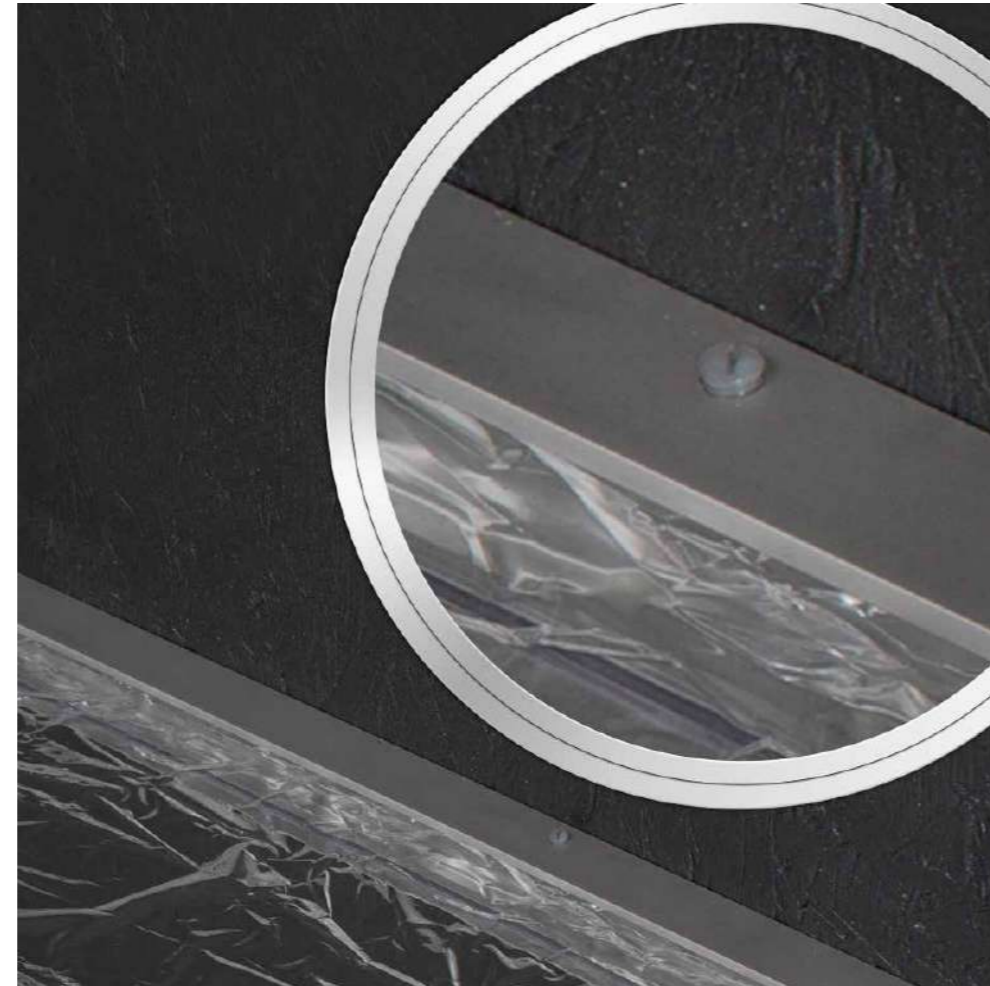

SHELF - Shelves line

Ice effect methacrylate with anodized aluminium profile.

Easy and safe mounting

Methacrylate or tempered glass shelves available in 3 sizes, ice or transparent effect. Ideal complement for **MDE** mirrors.

- ◆ Anodized aluminium **profile**
- ◆ asy and safe **mounting**
- ◆ 100% made in Italy

Technical Details

All products by Cantoni are made in Italy with carefully selected materials.
Each product is the result of a careful study to ensure the best balance between aesthetics and technology.
The authenticity of each piece by Cantoni is ensured by our trademark.