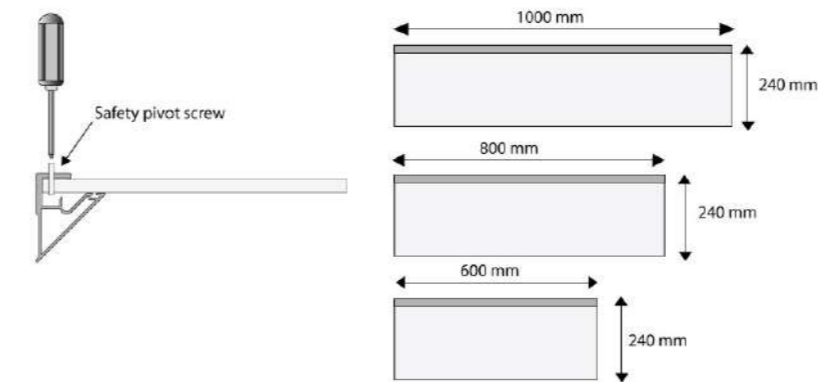

Technical Details