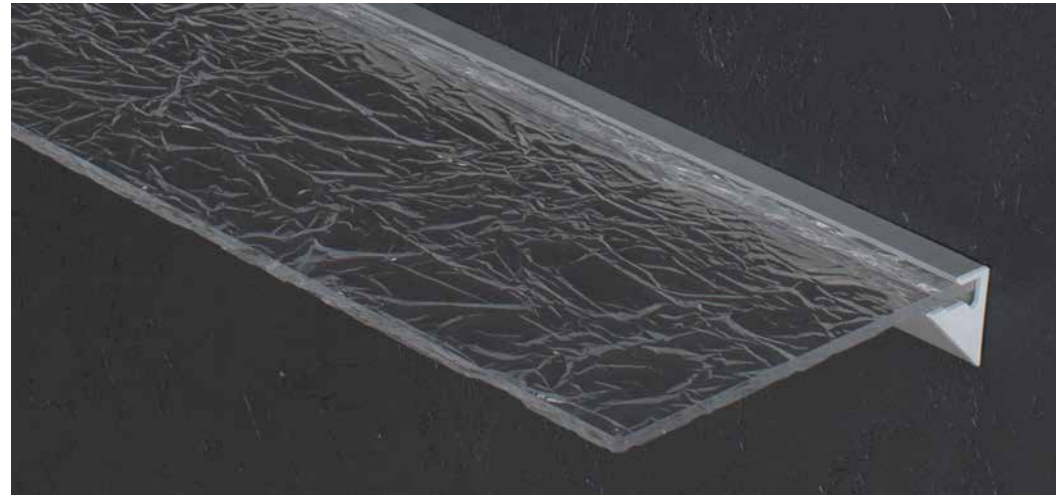

SHELF - Shelves line

Ice effect methacrylate with anodized aluminium profile.

Easy and safe mounting

Methacrylate or tempered glass shelves available in 3 sizes, ice or transparent effect. Ideal complement for **MDE** mirrors.

- ◆ Anodized aluminium **profile**
- ◆ asy and safe **mounting**
- ◆ 100% made in Italy

Technical Details

All products by Cantoni are made in Italy with carefully selected materials.
Each product is the result of a careful study to ensure the best balance between aesthetics and technology.
The authenticity of each piece by Cantoni is ensured by our trademark.